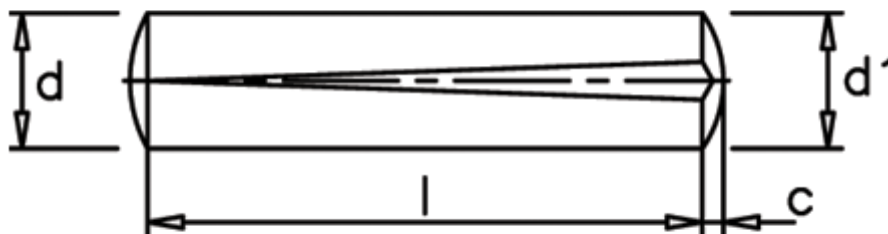

Article number: 08014137

Description: KLEE Slotted pin S1 6x50
Steel

Measures

c	= 0,9
d	= 6.0
d1	= 6.30
Length	= 50